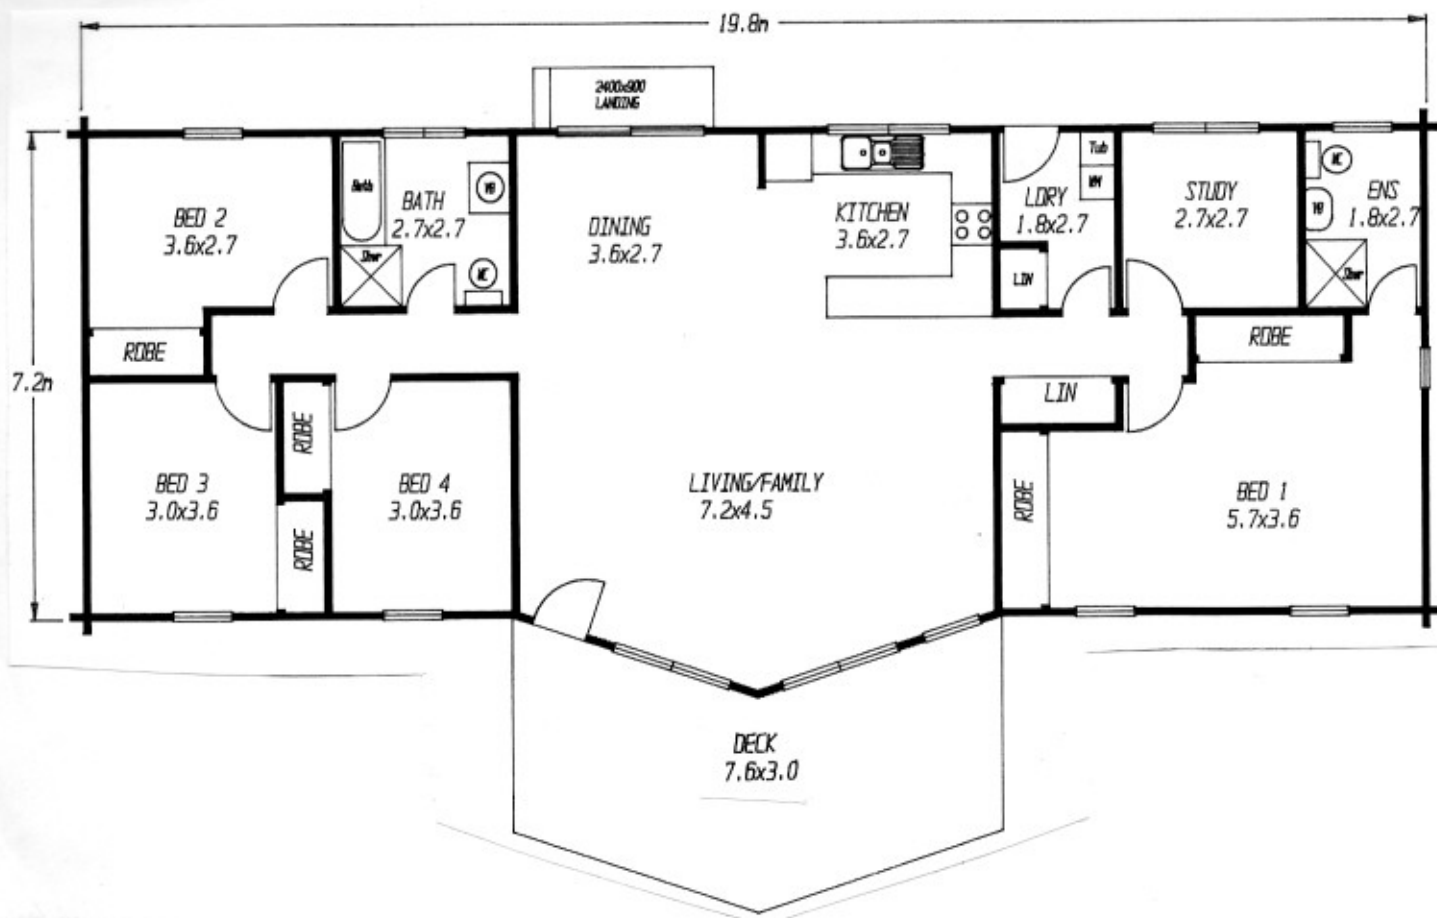

Caribou Design

Total Area 146.9m² - 16 sq

Appalachian Log Homes

All plans remain the property of APPALACHIAN LOG HOMES and are protected by copyright.