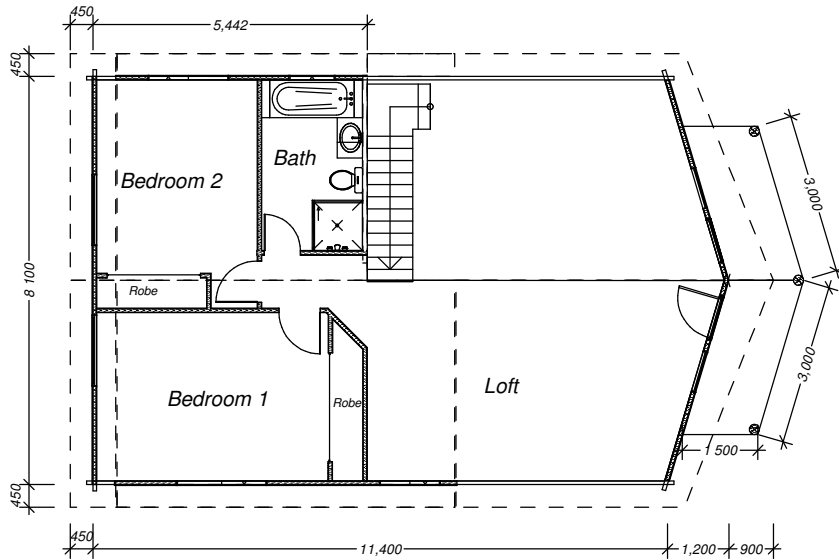

Todd Chalet IV

P.O. Box 206
 Glenbrook, NSW 2773
 Ph: (02) 47 357044
 www.appalachianloghomes.com.au

As seen In Kit Homes Yearbook No. 12

**Upper
 Floor Plan**

**Lower
 Floor Plan**