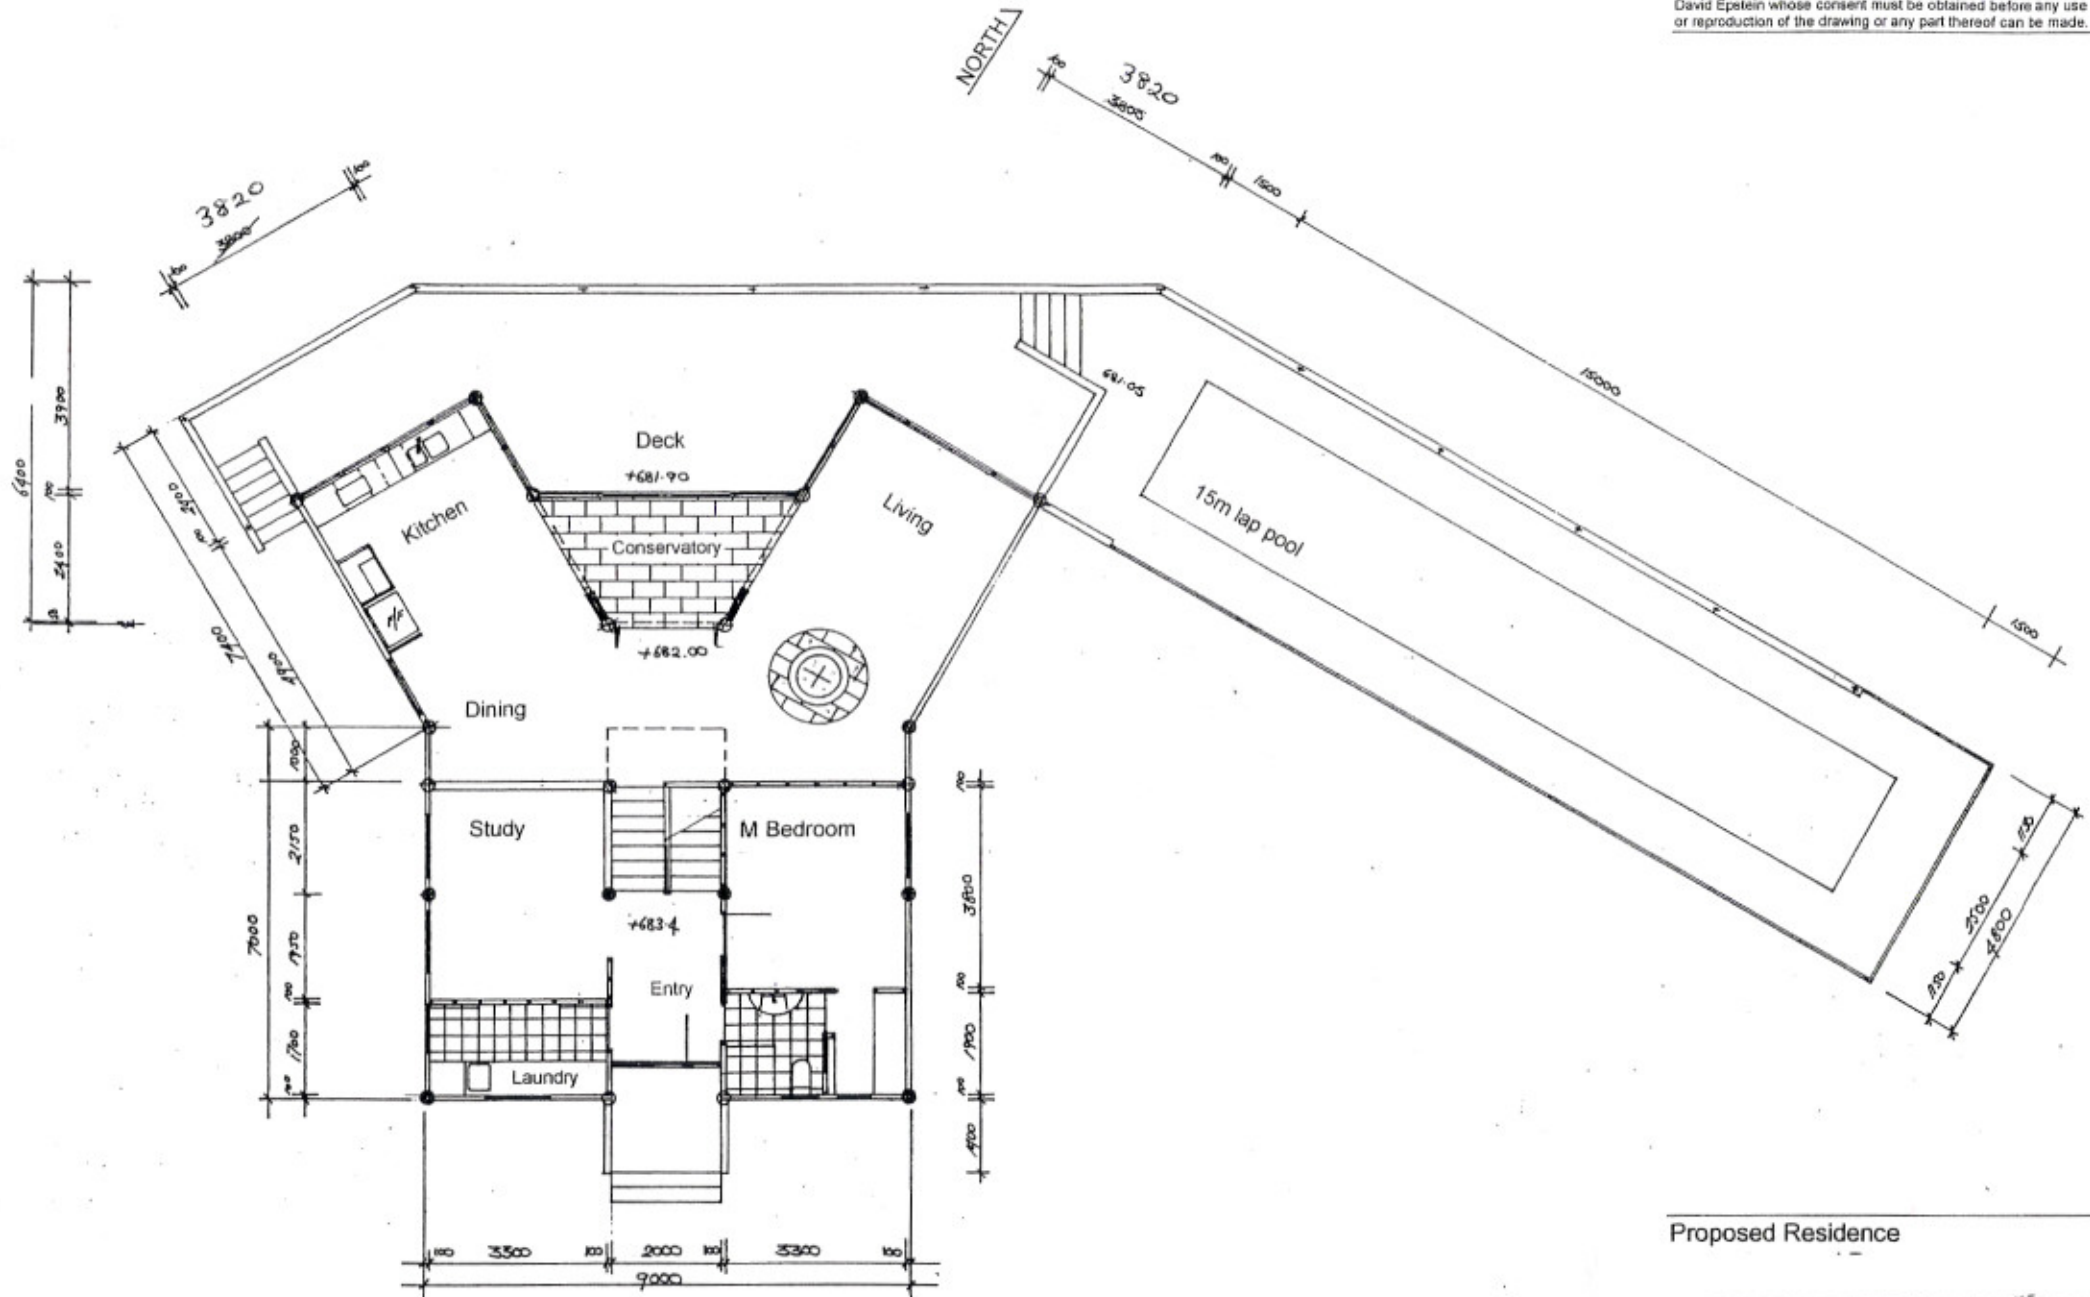

The ownership of the copyright in this drawing is retained by David Epstein whose consent must be obtained before any use or reproduction of the drawing or any part thereof can be made.

Proposed Residence

Ground floor plan

Scale : 1:100 Date: Feb 2003 Ref:A80

A3